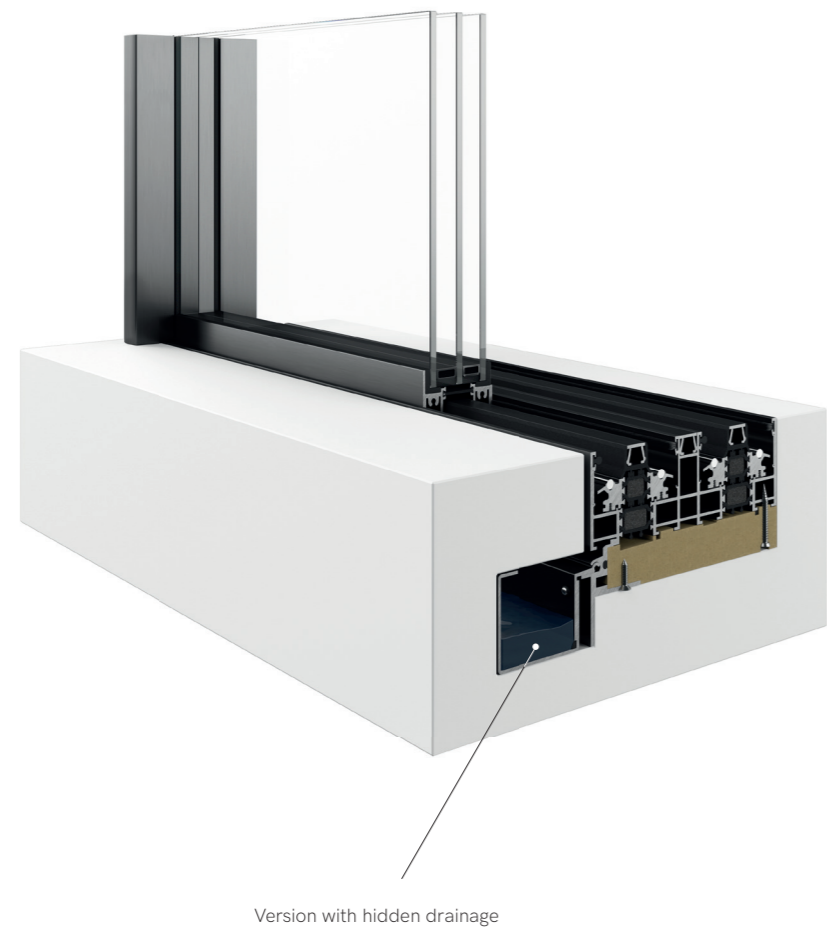

Version with hidden drainage

SILL DETAIL
Barrier-free threshold