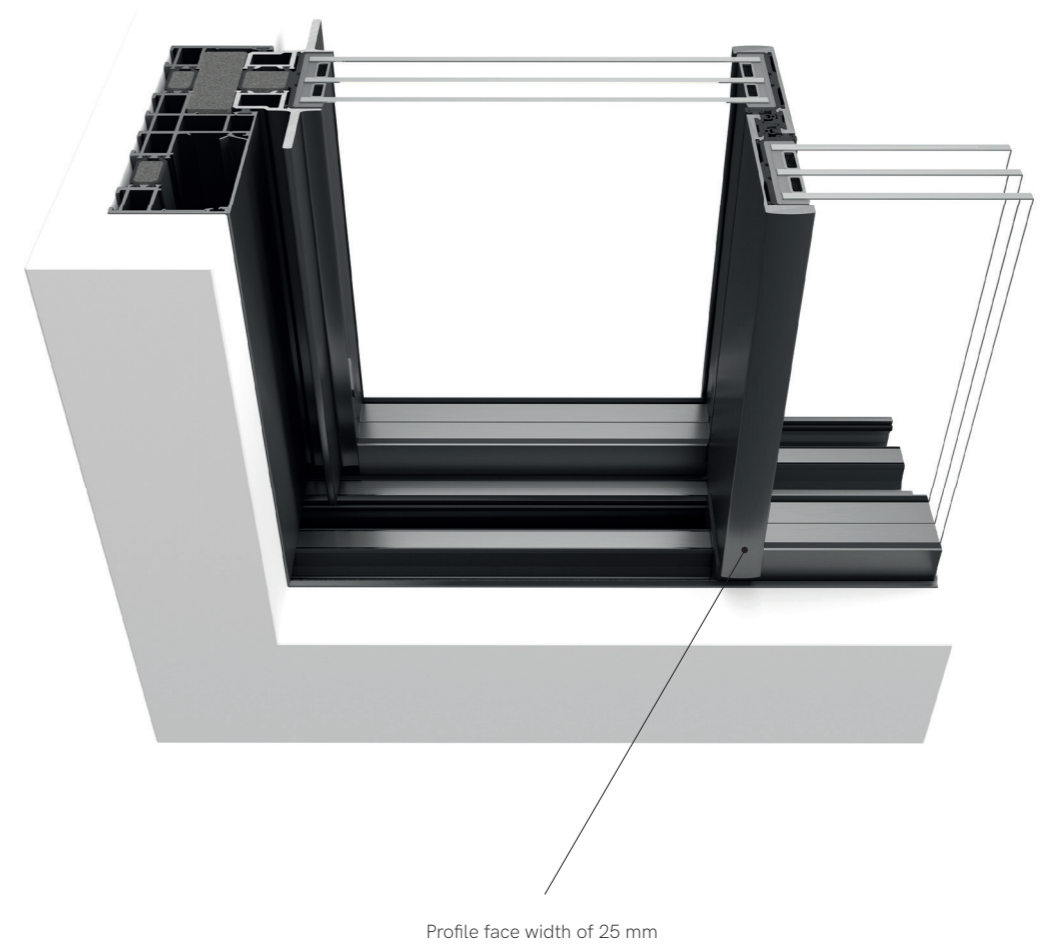

SILL DETAIL
Barrier-free threshold

Profile face width of 25 mm

JAMB DETAIL
Frameless installation

ama
deus

Slide everything you have ever experienced aside. And let yourself be inspired by elegance and the individuality that accompanies it. From timeless design. And the awareness that connections are one of the most beautiful things we can experience in life. amadeus is the high-class product among sliding doors.