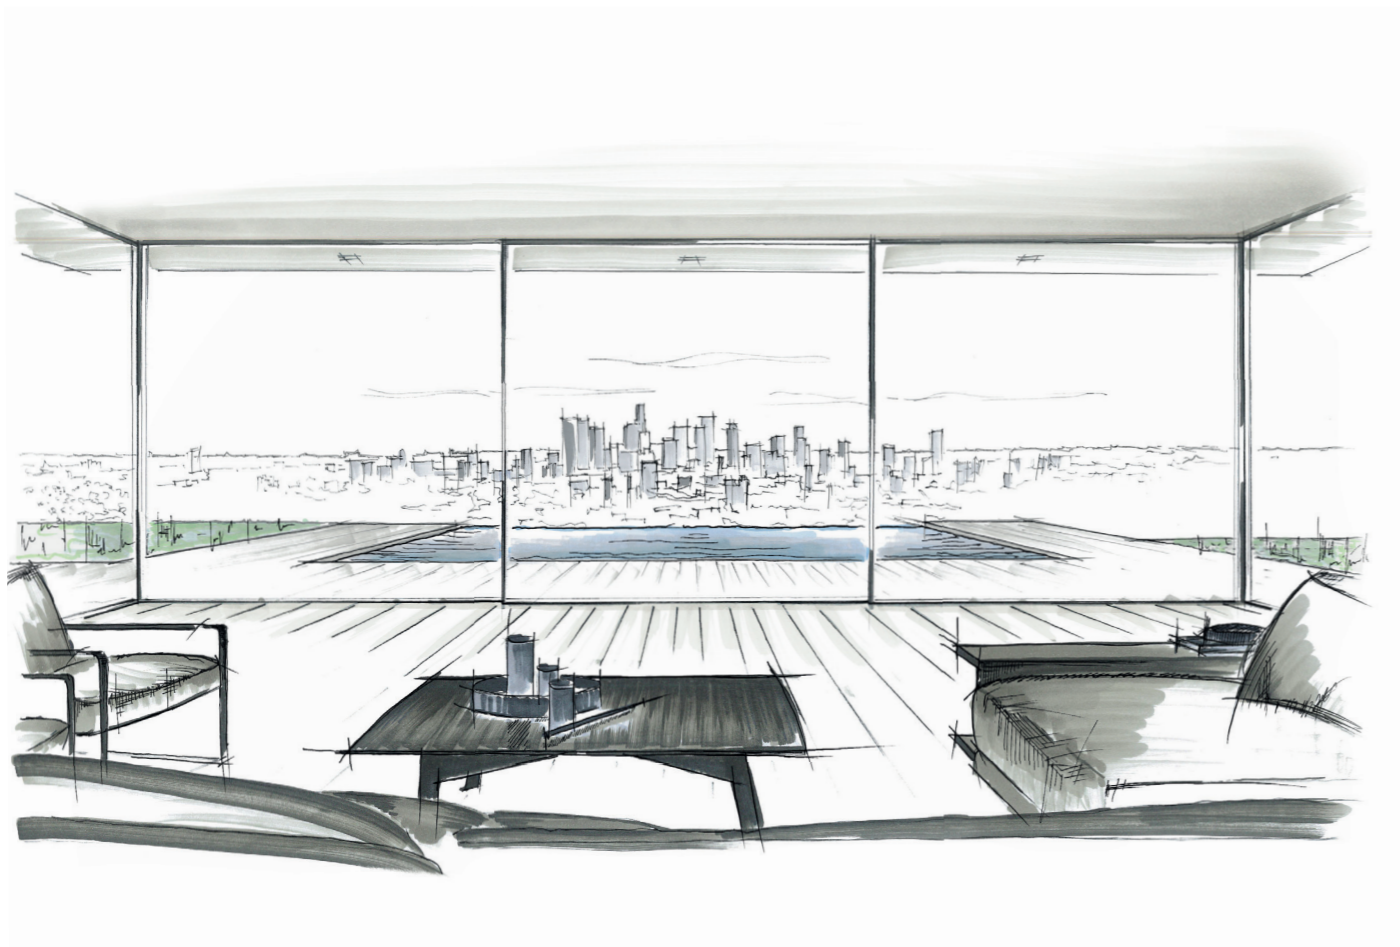

ama
deus

ama
deus

amadeus sliding elements are a connection
between inside and outside, between elegance
and beauty, between dreams and reality.

www.amadeus.design

The advantages of amadeus sliding elements

Design

amadeus' slim and frameless sliding elements give the house a floating appearance.

Personalization

The sliding elements are individually designed according to our customer's wishes. Heights of up to 6 m are possible.